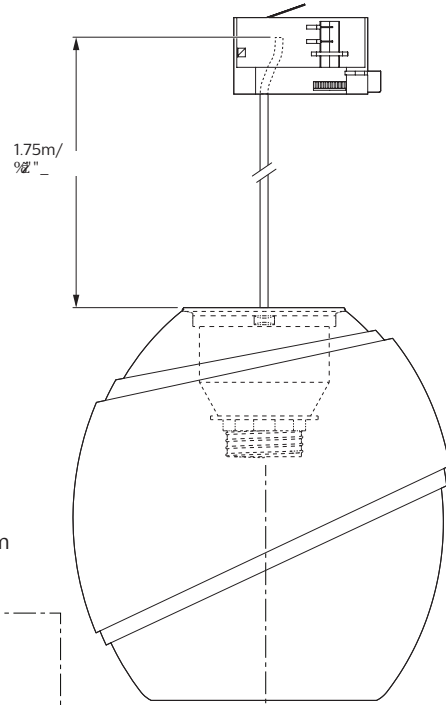

CUSTOMER

PROJECT

DATE

Dimensions

Pendant surface-mounted

Pendant track-mounted (PT) GA69

Dimensions in mm

Advised bulbs for the best light effect