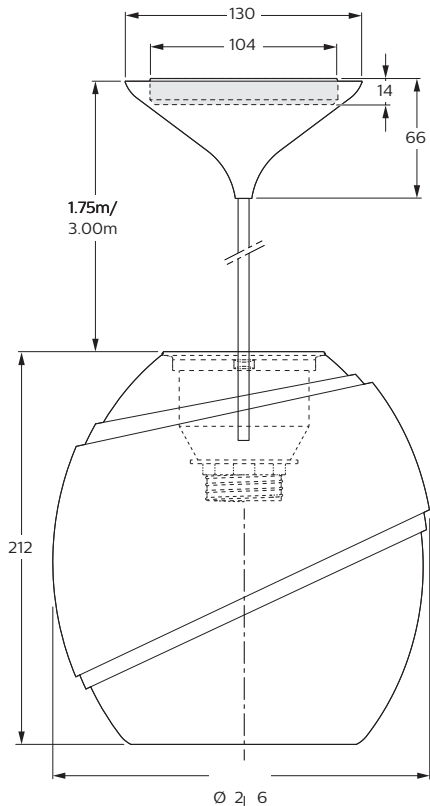

CUSTOMER

PROJECT

DATE

Dimensions

Pendant surface-mounted

Pendant track-mounted (PT) GA69

Dimensions in mm

Advised bulbs for the best light effect