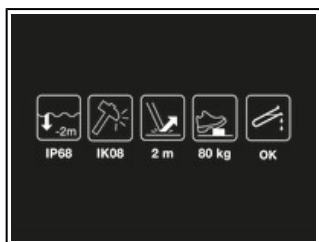

Universe	Professional
Type	Lighting
Category	Headlamps
Subcategory	Compact, durable Headlamps

PIXA® R

The PIXA R was designed to meet the needs of maintenance and industrial professionals. Durable, waterproof, and resistant to certain chemicals, it is ideal for intensive and demanding professional use. The PIXA R is convenient and can easily be installed on a helmet with the included SLOT ADAPT plate. It's easy to use, with a single selector knob that controls all functions. The rotating selector knob can be used while wearing gloves. Rechargeable, the PIXA R comes with the CORE PRO rechargeable battery (1250 mAh). It's removable and can be switched out in order to continue working. Featuring CONSTANT LIGHTING technology, it provides a constant level of brightness. Casting 600 lumens in BOOST mode and three beam types (wide, mixed, and focused), the PIXA R adapts to a variety of work situations. The PIXA R should not be used in a potentially explosive atmosphere.

The PIXA R is waterproof, durable, crush, fall, and impact resistant, as well as resistant to certain chemicals, to adapt to demanding work conditions for industrial and maintenance professions.

CONSTANT LIGHTING technology offers a constant level of brightness throughout the duration of use, helping to reduce visual fatigue for the user.