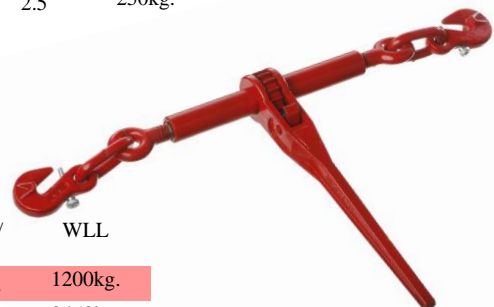

Surring m/skralde og dobbelte J-Kroge & Kam- & Hjulsurring

Ratchet Tie Downs w/double J-Hooks, Cam Buckle Ratchet & Wheel Lasing

Varenr./Article No.	Farve Colour	Båndbred. Web Width	Konstruktion Construction	Længde Length	Kg./Stk./ Pc.	Surring Load Cap
SUR25/500/04/46SORT	Sort Black	25mm	0.4/4.6mtr.	5.0mtr.	0.388	500kg.
SUR25/500/04/46	Blå/ Blue	25mm	0.4/4.6mtr.	5.0mtr.	0,388	500kg.
SUR25/500/650	Blå/ Blue	25mm	Endeløs Endless	6.50mtr	0,328	500kg.
SUR25/500/650SORT	Sort/ Black	25mm	Endeløs Endless	6.50mtr	0,328	500kg.
SUR35/2500/05/55	Orange	35mm	0.5/5.5mtr.	6.0mtr.	1,095	2.500kg.
SUR35/2500/650	Orange	35mm	Endeløs Endless	6.50mtr	0,725	2.500kg.
SUR50/4000/05/95	Orange	50mm	0.5/9.5mtr.	10.0mtr	2,552	4.000kg.
SUR50/4000/05/1300	Orange	50mm	0.5/13mtr.	13.5mtr	3,000	4.000kg.
SUR50/5000/05/95	Orange	50mm	0.5/9.5mtr.	10.0mtr	2,600	5.000kg.
SUR50/5000/10M/ELØS	Orange	50mm	Endeløs Endless	10.0mtr	2,600	5.000kg.
SUR75/10000/05/95	Rød/Red	75mm	0.5/9.5mtr.	10.0mtr.		10.000kg.
SKINSUR35/2500/05/55	Orange	35mm	0.5/5.5mtr.	6.0mtr.	1.095	2.500kg.
KAMSUR25/10	Blå/Blue	25mm	10mtr.	10mtr.	2,000	250kg

Kamsurrings sortiment m/40 stk. – 5 ass. Farver & Refills

Cam Buckle Assortment w/40 pcs. – 5 different Colours & Refills

Varenr./Article No.	Farve Colour	Båndbred. Web Width	Længde Length	Kg./Stk./ Pc.	Surring Load Cap
KAMSURSORT/40	5 forsk/Diff.	25mm	-	3.0	250kg.
KAMSURREFL/GUL	Gul/ Yellow	25mm	1.5mtr.	1.0	250kg.
KAMSURREFL/SORT	Sort/Black	25mm	1.5mtr.	1.0	250kg.
KAMSURREFL/RØD	Rød/Red	25mm	2.0mtr.	1.5	250kg.
KAMSURREFL/BLÅ	Blue/Blå	25mm	2.5mtr.	2.0	250kg.
KAMSURREFL/ORAN	Orange	25mm	3.5mtr.	2.5	250kg.

Rødmalet Load Binder m/Skralde & sikkerhedspale

Red painted Load Binder – Ratchet Type w/Safety Latches

Varenr./Article No.	Til kæde	For Chain	Kg./Stk./ Pc.	WLL
LOADRAT8	8mm	8mm	2.500kg.	1200kg.
LOADRAT10	10mm	10mm	3.350kg.	2450kg.
LOADRAT13	13mm	13mm	5.750kg.	4170kg.