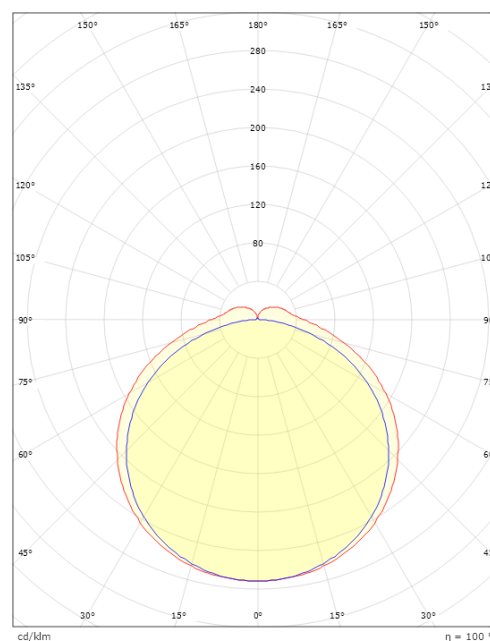

Forpakning

Forpakkingsstørrelse (mm): 1523 x 155 x 88

H (m)	Minor movements		Major movements	
	X1 (m)	Y1 (m)	X2 (m)	Y2 (m)
2.4	1.9	2.9	2.9	4.3
3	2.4	3.6	3.6	5.4

cd/km

η = 100 %

— C0/C180
 — C90/C270

7 0 2 1 9 8 1 1 3 1 4 4 9