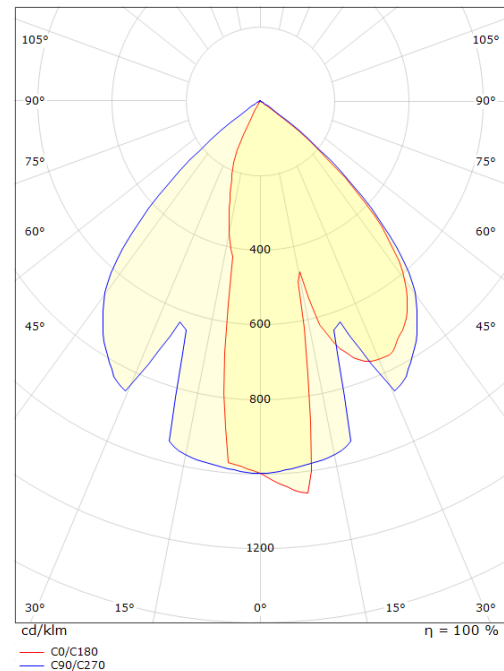

Dimensions (mm)

Width (W): 200
 Height (H): 280
 Depth (D): 125
 Weight (brutto/netto): 2.793 / 2.501

Packaging

Packing dimensions: 300 x 210 x 135

7 0 2 1 9 8 6 3 0 0 6 1 1