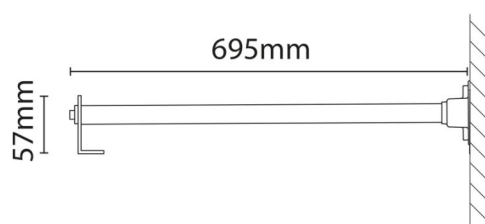

Flom

Flom White Sign Arm

Article code: 630091
EAN: 7021986300918

Materials and finish

Housing: Aluminium

Dimensions

Length (mm) L: 695
Width (mm) W: 125
Height (mm) H: 87
Weight (kg) gross/net: 0.786 / 0.502

Packaging

Packing dimensions (mm): 708 x 131 x 96

7 0 2 1 9 8 6 3 0 0 9 1 8