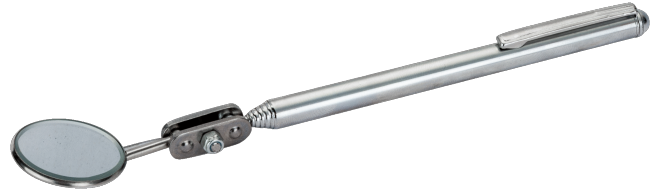

5515T
**Swivel Head Telescopic Pocket
Mirrors**

PRODUCT DETAILS

- Telescopic pocket mirror of Ø30 mm
- Length: Extended 690 mm - retracted and folded 180 mm
- Stainless steel handle and mirror frame
- 9X magnifying feature
- Swivel mirror adjustable in all directions
- 6-section telescopic shaft
- Retail pack with a protective pouch cover

PRODUCT ATTRIBUTES

Product			ZOOM	
5515T	180-690 mm	30 mm	9X	45 g