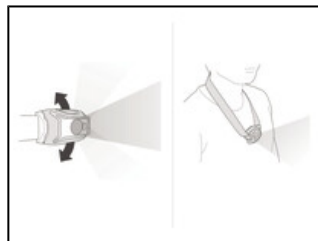

Wide, uniform beam so you can comfortably see up-close or at your feet.

Plate allows you to easily tilt the lamp up or down. Headlamp can be tilted upward to see ahead when worn around the neck.

The TIKKA comes with three standard batteries and also works with the CORE rechargeable battery. The headlamp automatically detects the energy source and adjusts lighting performance.

Short Description Compact, easy-to-use headlamp with red lighting. 350 lumens

Selling Points

- Compact and lightweight headlamp: 350 lumens and only 94 g
- Uniform and comfortable proximity lighting:
 - Wide, uniform beam so you can comfortably see up-close or around your feet
 - Three white lighting levels: MAX BURN TIME, STANDARD (better power/burn time balance) and MAX POWER
 - Continuous red lighting to preserve night vision without blinding those around you, and strobe to signal your location, especially in emergency situations
- Easy to use:
 - Single button for quick and easy selection of brightness or light color
 - Plate allows you to easily tilt the lamp up or down and wear it around the neck
 - Battery charge indicator shows the battery level each time lamp is turned on or off
 - Useful phosphorescent reflector for locating the lamp in the dark
 - LOCK function prevents the lamp from turning on during transit or storage
 - Adjustable headband is symmetrical to more easily adjust the fit, plus it's made entirely from recycled materials and can be removed, washed, and replaced
 - Storage pouch has an eco-friendly design and can transform headlamp into a lantern
 - HYBRID CONCEPT design: the TIKKA comes with three AAA/LR03 batteries and also works with the CORE rechargeable battery (not included); it automatically detects the energy source and adjusts lighting performance
 - Compatible with the HELMET ADAPT and BIKE ADAPT 2 mounts, so you can attach the lamp to a variety of helmet types or a bicycle (1)