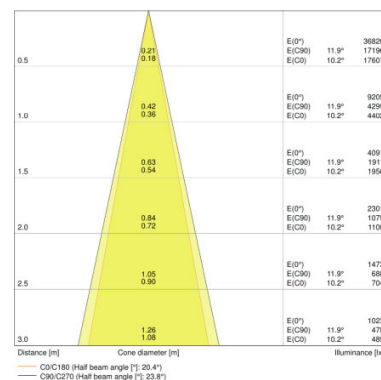

TRACK SP D75 25 W 3000 K 90RA NFL WT

TRACK SP D75 25 W 3000 K 90RA NFL GY