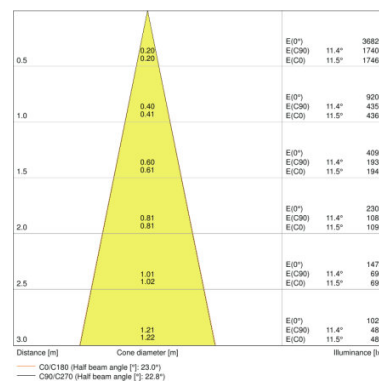

Produktbeskrivelse	Photobiological safety group	Standarder
TRACK SP D75 25 W 3000 K 90RA NFL WT ¹⁾	RG 0	CE/CB/TÜV SÜD/RoHS/ENEC
TRACK SP D75 25 W 4000 K 90RA NFL WT ¹⁾	RG 0	CE/CB/TÜV SÜD/RoHS/ENEC
TRACK SP D75 25 W 3000 K 90RA NFL BK ¹⁾	RG 0	CE/CB/TÜV SÜD/RoHS/ENEC
TRACK SP D75 25 W 4000 K 90RA NFL BK ¹⁾	RG 0	CE/CB/TÜV SÜD/RoHS/ENEC
TRACK SP D75 25 W 3000 K 90RA NFL GY ¹⁾	RG 0	CE/CB/TÜV SÜD/RoHS/ENEC
TRACK SP D75 25 W 4000 K 90RA NFL GY ¹⁾	RG 0	CE/CB/TÜV SÜD/RoHS/ENEC

¹⁾ Available from July 2018

TRACK SP D75 25 W 3000 K 90RA NFL BK