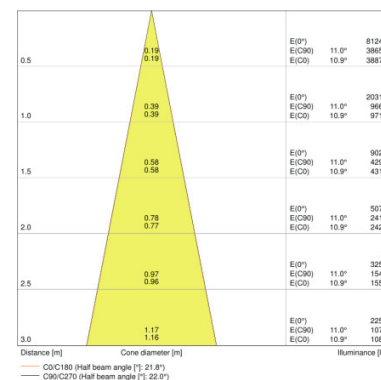

<sup>1)</sup> Available from July 2018

TRACK SP D95 55 W 3000 K 90RA NFL WT

TRACK SP D95 55 W 4000 K 90RA NFL WT

TRACK SP D95 55 W 3000 K 90RA NFL BK

TRACK SP D95 55 W 4000 K 90RA NFL BK

TRACK SP D95 55 W 3000 K 90RA NFL GY