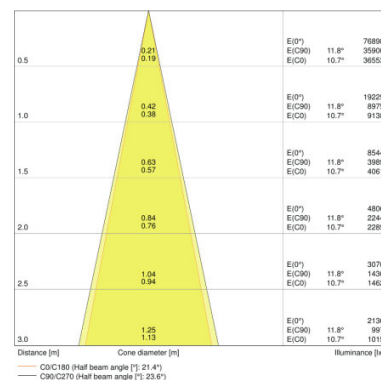

TRACK SP D95 55 W 3000 K 90RA NFL WT

TRACK SP D95 55 W 3000 K 90RA NFL GY