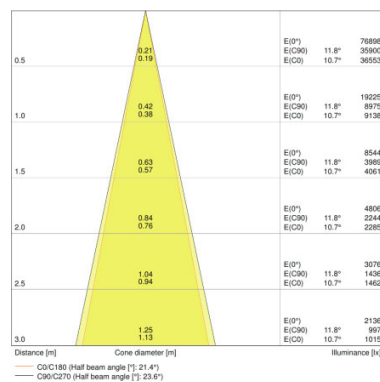

Produktbeskrivelse	Photobiological safety group	Standarder
TRACK SP D95 55 W 3000 K 90RA NFL WT ¹⁾	RG 0	CE/CB/TÜV SÜD/RoHS/ENEC
TRACK SP D95 55 W 4000 K 90RA NFL WT ¹⁾	RG 0	CE/CB/TÜV SÜD/RoHS/ENEC
TRACK SP D95 55 W 3000 K 90RA NFL BK ¹⁾	RG 0	CE/CB/TÜV SÜD/RoHS/ENEC
TRACK SP D95 55 W 4000 K 90RA NFL BK ¹⁾	RG 0	CE/CB/TÜV SÜD/RoHS/ENEC
TRACK SP D95 55 W 3000 K 90RA NFL GY ¹⁾	RG 0	CE/CB/TÜV SÜD/RoHS/ENEC
TRACK SP D95 55 W 4000 K 90RA NFL GY ¹⁾	RG 0	CE/CB/TÜV SÜD/RoHS/ENEC

¹⁾ Available from July 2018