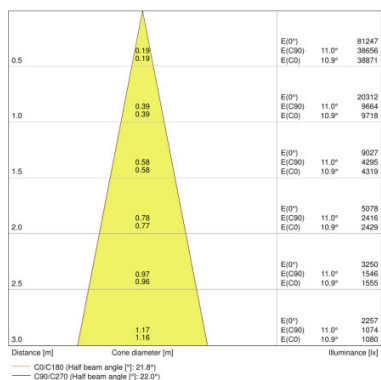

<sup>1)</sup> Available from July 2018

TRACK SP D95 55 W 3000 K 90RA NFL WT

TRACK SP D95 55 W 4000 K 90RA NFL WT

TRACK SP D95 55 W 3000 K 90RA NFL BK

TRACK SP D95 55 W 4000 K 90RA NFL BK

TRACK SP D95 55 W 3000 K 90RA NFL GY