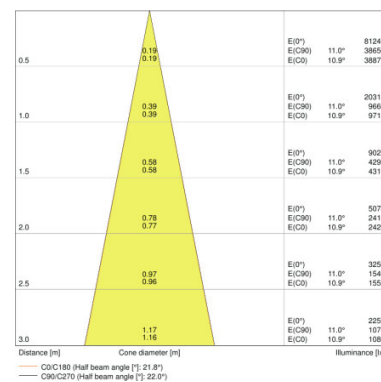

Produktbeskrivelse	Photobiological safety group	Standarder
TRACK SP D95 55 W 3000 K 90RA NFL WT ¹⁾	RG 0	CE/CB/TÜV SÜD/RoHS/ENEC
TRACK SP D95 55 W 4000 K 90RA NFL WT ¹⁾	RG 0	CE/CB/TÜV SÜD/RoHS/ENEC
TRACK SP D95 55 W 3000 K 90RA NFL BK ¹⁾	RG 0	CE/CB/TÜV SÜD/RoHS/ENEC
TRACK SP D95 55 W 4000 K 90RA NFL BK ¹⁾	RG 0	CE/CB/TÜV SÜD/RoHS/ENEC
TRACK SP D95 55 W 3000 K 90RA NFL GY ¹⁾	RG 0	CE/CB/TÜV SÜD/RoHS/ENEC
TRACK SP D95 55 W 4000 K 90RA NFL GY ¹⁾	RG 0	CE/CB/TÜV SÜD/RoHS/ENEC

¹⁾ Available from July 2018

TRACK SP D95 55 W 3000 K 90RA NFL BK