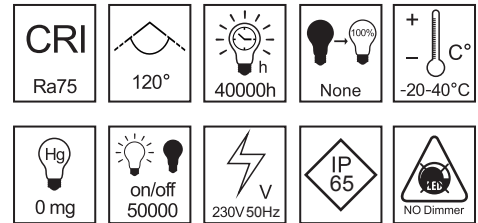

User Manual

Slim Line LED Floodlight 10W-200W

1. Housing
2. Tempered Glass
3. Tightening Screw
4. Bracket
5. Rubber Cable
6. LED SMD Chip

INSTALLATION-Surface Mounting

1. Do not remove any part of the fixture.
2. Check the specification on the label.
3. Use expansion bolts to secure the fixture on mounting surface.
4. Keep enough length wires to ensure adjusting angle unhindered.
5. Connect wires into wiring terminal, fix them by screws.
6. Ensure there is adequate free air circulation of at least 100mm around the fitting. Consider any fire risk and take appropriate precautions.
7. The nearest illuminated surface must be at least 0.5m from the front of the fitting.