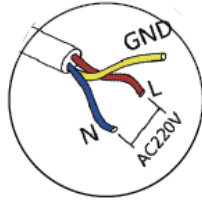

User Manual

Slim Line LED Floodlight 10W-200W

1. Housing
2. Tempered Glass
3. Tightening Screw
4. Bracket
5. Rubber Cable
6. LED SMD Chip

INSTALLATION-Surface Mounting

1. Do not remove any part of the fixture.
2. Check the specification on the label.
3. Use expansion bolts to secure the fixture on mounting surface.
4. Keep enough length wires to ensure adjusting angle unhindered.
5. Connect wires into wiring terminal, fix them by screws.
6. Ensure there is adequate free air circulation of at least 100mm around the fitting. Consider any fire risk and take appropriate precautions.
7. The nearest illuminated surface must be at least 0.5m from the front of the fitting.