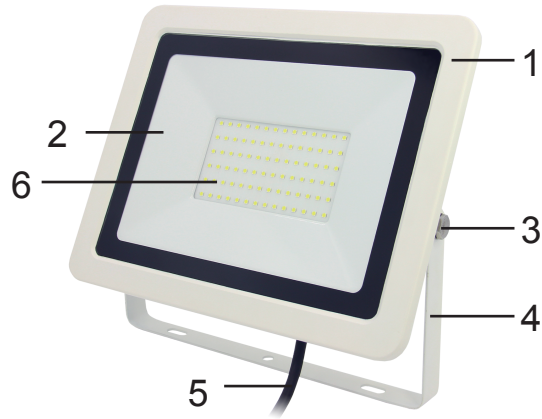

User Manual

Slim Line LED Floodlight 10W-200W

1. Housing
2. Tempered Glass
3. Tightening Screw
4. Bracket
5. Rubber Cable
6. LED SMD Chip

INSTALLATION-Surface Mounting

1. Do not remove any part of the fixture.
2. Check the specification on the label.
3. Use expansion bolts to secure the fixture on mounting surface.
4. Keep enough length wires to ensure adjusting angle unhindered.
5. Connect wires into wiring terminal, fix them by screws.
6. Ensure there is adequate free air circulation of at least 100mm around the fitting. Consider any fire risk and take appropriate precautions.
7. The nearest illuminated surface must be at least 0.5m from the front of the fitting.