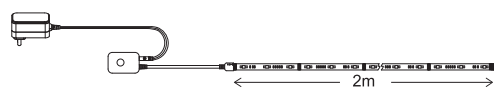

# wiZ

Wi-Fi BLE LED strip 2M  
1600lm starter kit EU  
9290025248  
3241 658 30301

 9290025248

 [wizconnected.com](https://wizconnected.com)

© 2021 Signify Holding